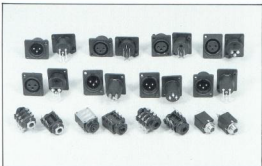

- Reverberation unit

- XLR Socket
- 1/4" phone jack

- Rotary Switches
- 8 pin and 9 pin Vacuum tube Socket
- AC INLET