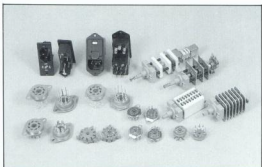

- Reverberation unit

- XLR Socket
- 1/4" phone jack

- Rotary Switches
- 8 pin and 9 pin Vacuum tube Socket
- AC INLET